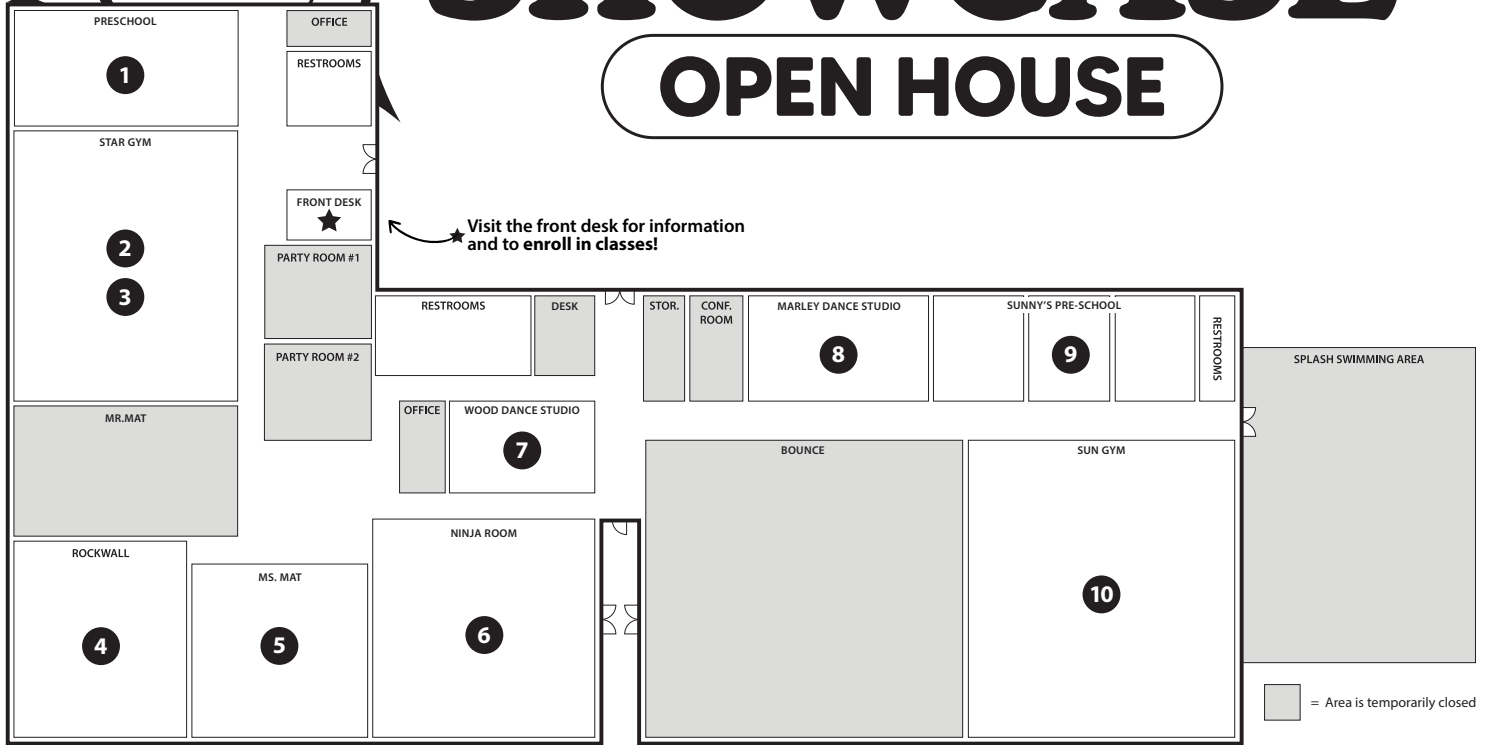

SUNNY'S SHOWCAVE

OPEN HOUSE

- 1 _____ PRE-SCHOOL GYMNASTICS (Ages 2 yrs. - 4 yrs. 11 months)
- 6 _____ NINJA (Ages 3+ yrs.)
- 2 _____ TUMBLING (Ages 5+ yrs.)
- 7 _____ DANCE (Wood Dance Studio - Ages 2 yrs. 6 months+)
- 3 _____ BOYS RAINBOW GYMNASTICS (Ages 5+ yrs.)
- 8 _____ DANCE (Marley Dance Studio - Ages 4+ yrs.)
- 4 _____ ROCK CLIMBING (Ages 6+ yrs.)
- 9 _____ SUNNY'S PRE-SCHOOL (Ages 2 yrs. 6 months - 5 yrs.)
- 5 _____ KARATE (Ages 7+ yrs.)
- 10 _____ GIRLS RAINBOW GYMNASTICS (Ages 5+ yrs.)

WELCOME TO OUR OPEN HOUSE!

Follow the event map and visit the different areas to see what Sun Country Sports has to offer. Mini-class sign-up is required for participation (limited spaces available).

★ For information about our Birthday Parties, Camp Sunny Day Camps, and any additional Sun Country activities, please visit the front desk.